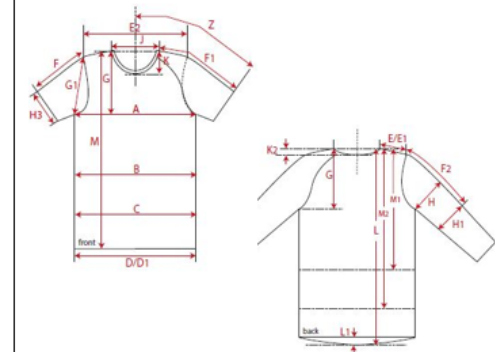

Fertigmaße in cm für Größe measurements in cm for size		CODE	TOLERANCE (+/-)	XS	IS	S	IS	M	IS	L	IS	XL	IS	XXL	IS	3XL	IS	4XL	IS	5XL	IS	6XL	IS	
front length from HSP	M	1	68,00	70,00	72,00	74,00	76,00																	
1/2 chest width (20 cm from HSP)	A	1	47,50	50,00	52,50	55,00	57,50																	
1/2 hem width	D	1	47,50	50,00	52,50	55,00	57,50																	
sleeve length from HSP	F1	1	15,50	18,00	20,50	23,00	25,50																	
REMARK																								

Die angegebenen Größen unterliegen den üblichen Toleranzen und dienen nur zur Orientierung.
The sizes given are subject to the usual tolerances and are for guidance only.